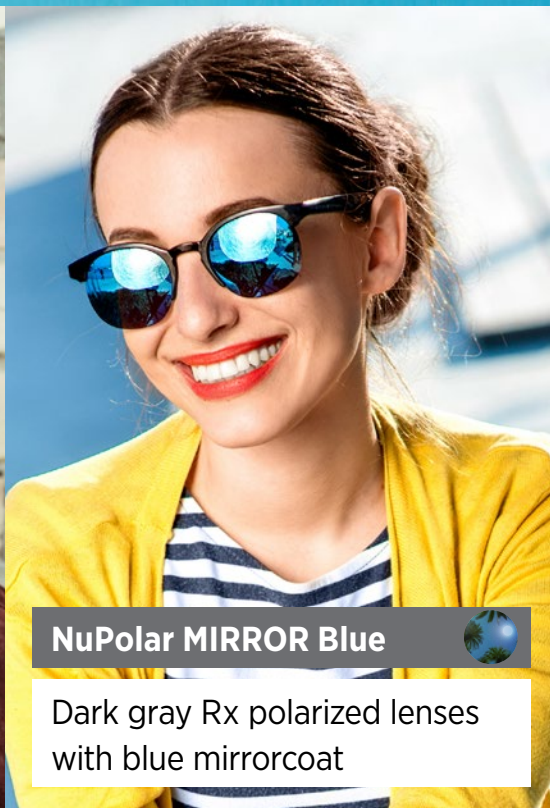

NUPOLAR[®]

polarized lenses

TRY NEW NUPOLAR[®] MIRRORS

Hard Resin SV Rx Range: -7.00 D to +5.00 D • **Poly** SV Rx Range: -8.00 D to +6.50 D

NuPolar MIRROR Silver

Dark gray Rx polarized lenses with silver mirrorcoat

NuPolar MIRROR Blue

Dark gray Rx polarized lenses with blue mirrorcoat

NuPolar MIRROR Gold

Dark brown Rx polarized lenses with gold mirrorcoat

Eyecare practices, request **NuPolar Mirrors** from your optical laboratory!